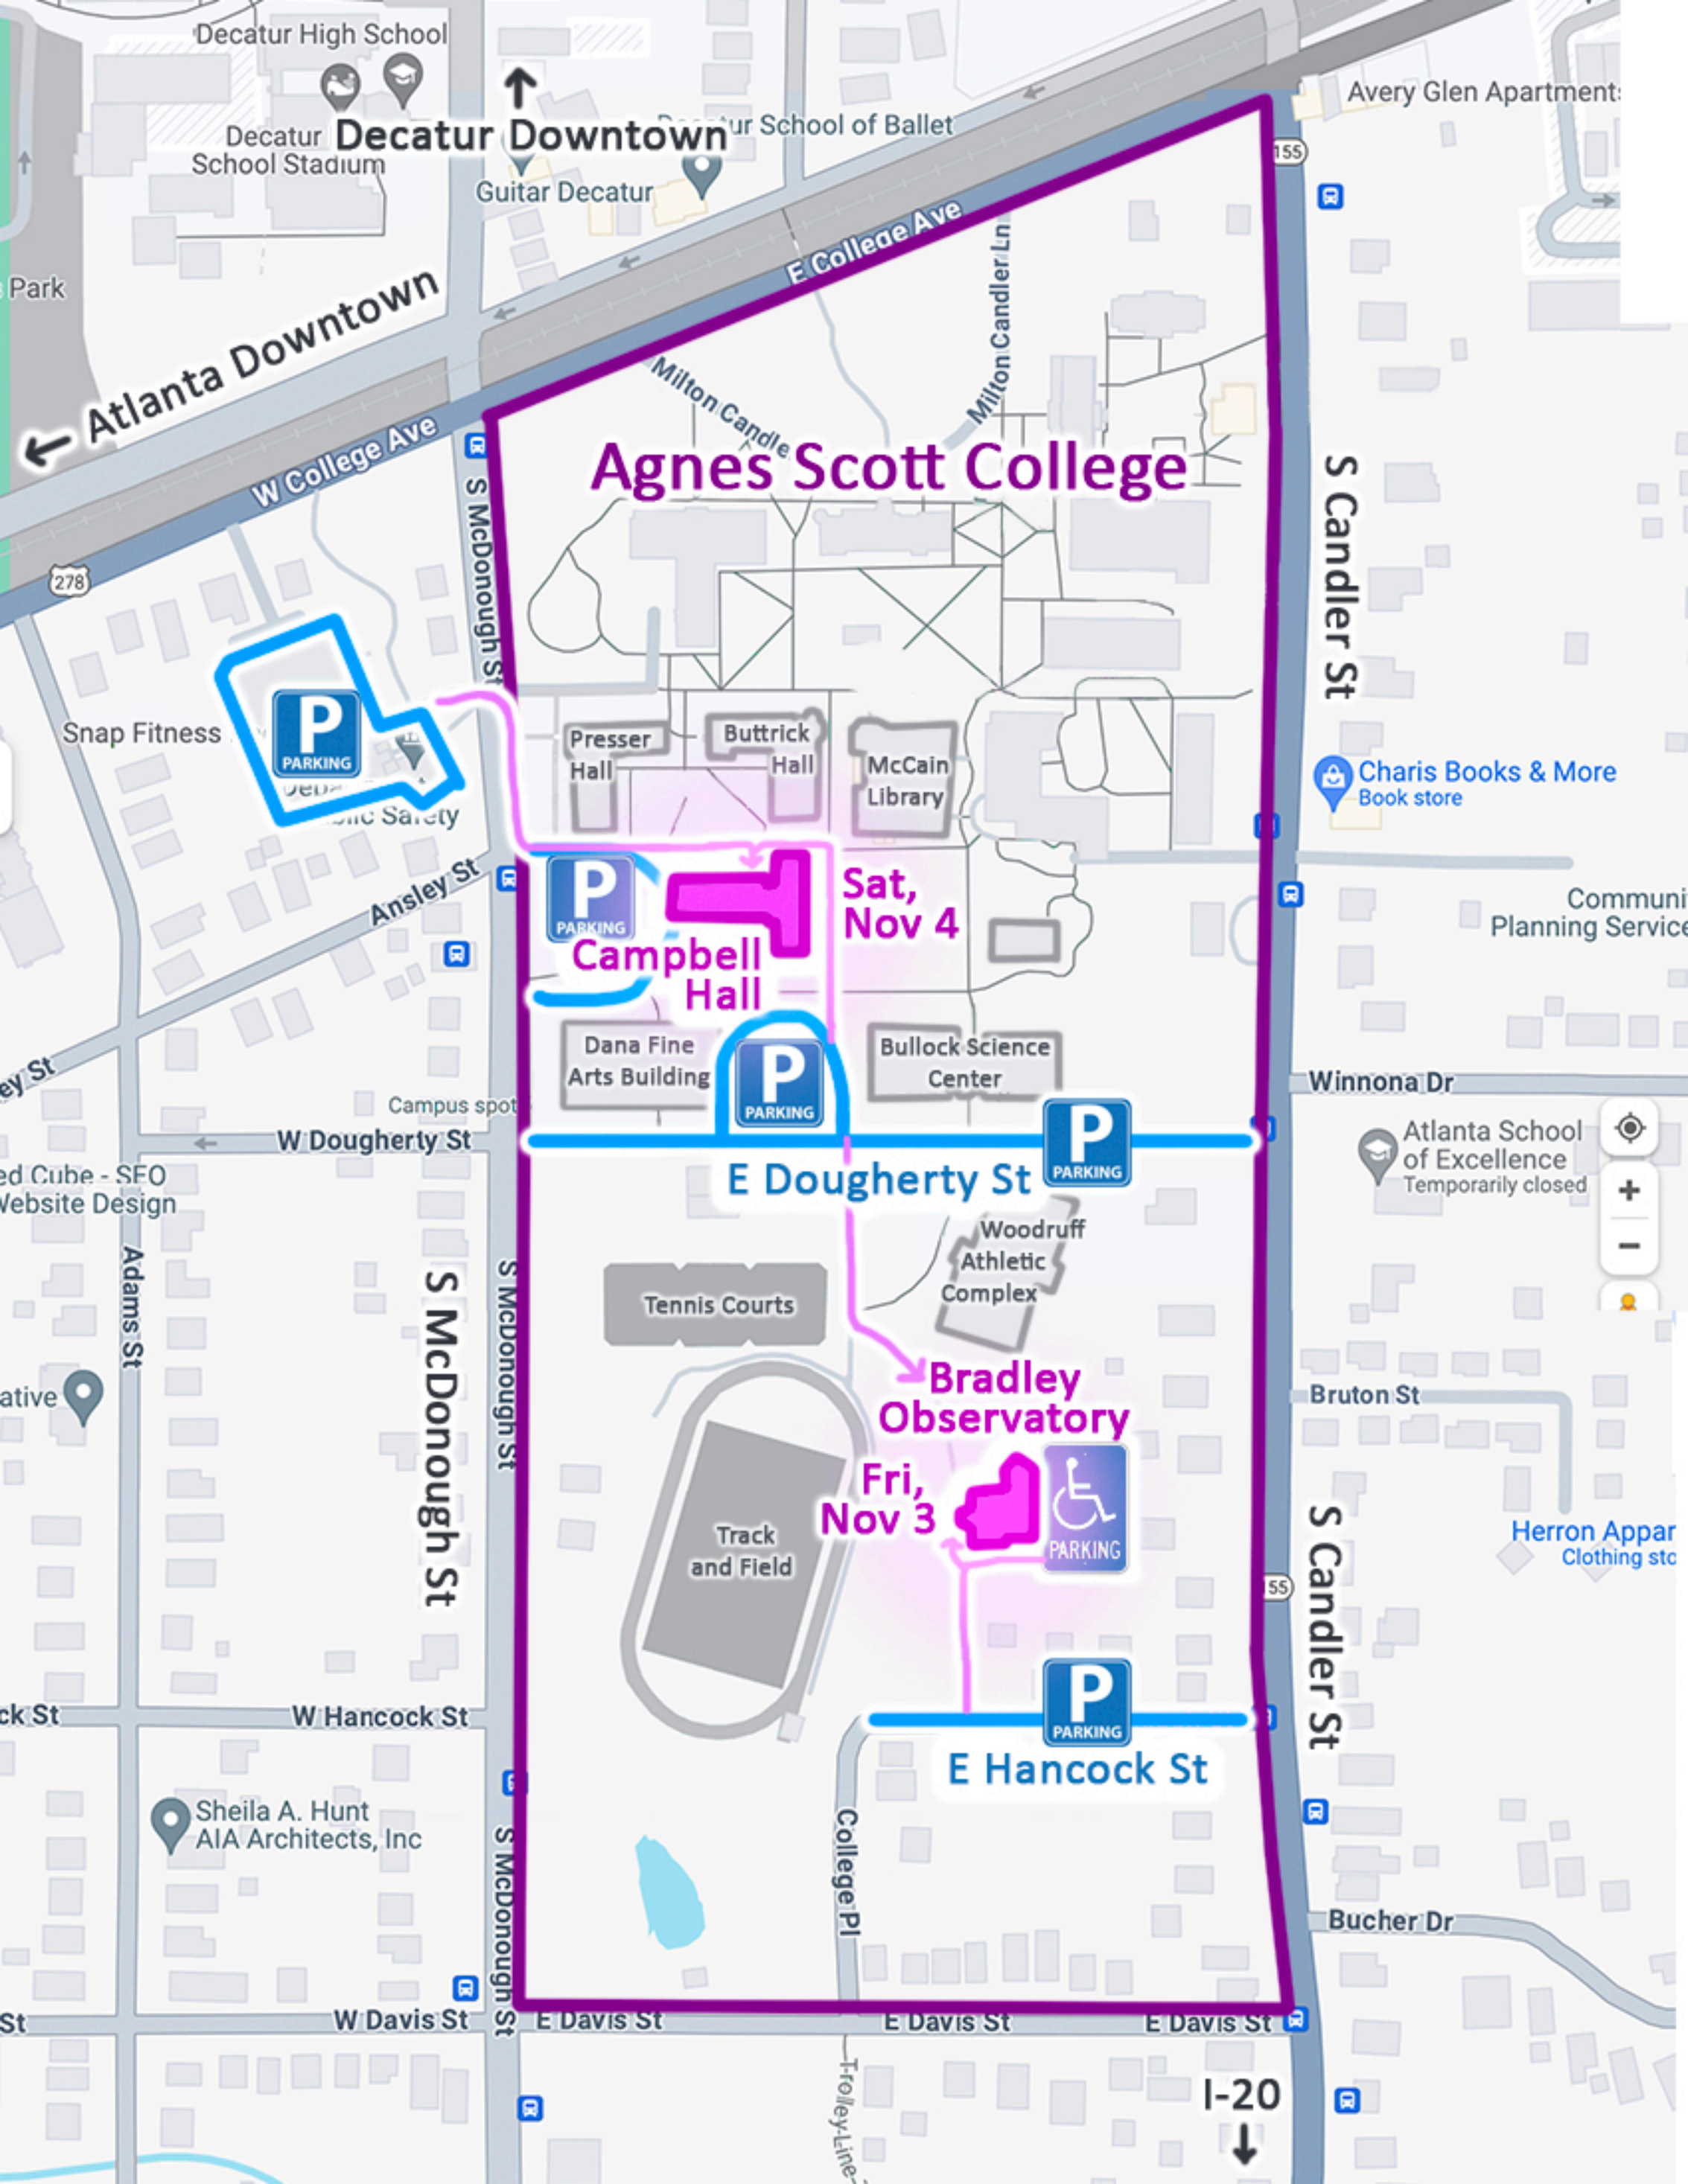

Decatur High School

Decatur School Stadium

Decatur Downtown

Decatur School of Ballet

Guitar Decatur

Avery Glen Apartment

Atlanta Downtown

E College Ave

155

Agnes Scott College

S Candler St

Snap Fitness
PARKING
Public Safety

Presser Hall

Buttrick Hall

McCain Library

Campbell Hall
PARKING

Sat, Nov 4

Dana Fine Arts Building

Bullock Science Center

PARKING

PARKING

E Dougherty St

Winnona Dr

Atlanta School of Excellence
Temporarily closed

Tennis Courts

Woodruff Athletic Complex

Bradley Observatory

Fri, Nov 3

Track and Field

PARKING

PARKING

E Hancock St

Bruton St

S Candler St

Herron Apparel
Clothing store

W Hancock St

Sheila A. Hunt
AIA Architects, Inc

College Pl

W Davis St

E Davis St

E Davis St

E Davis St

I-20