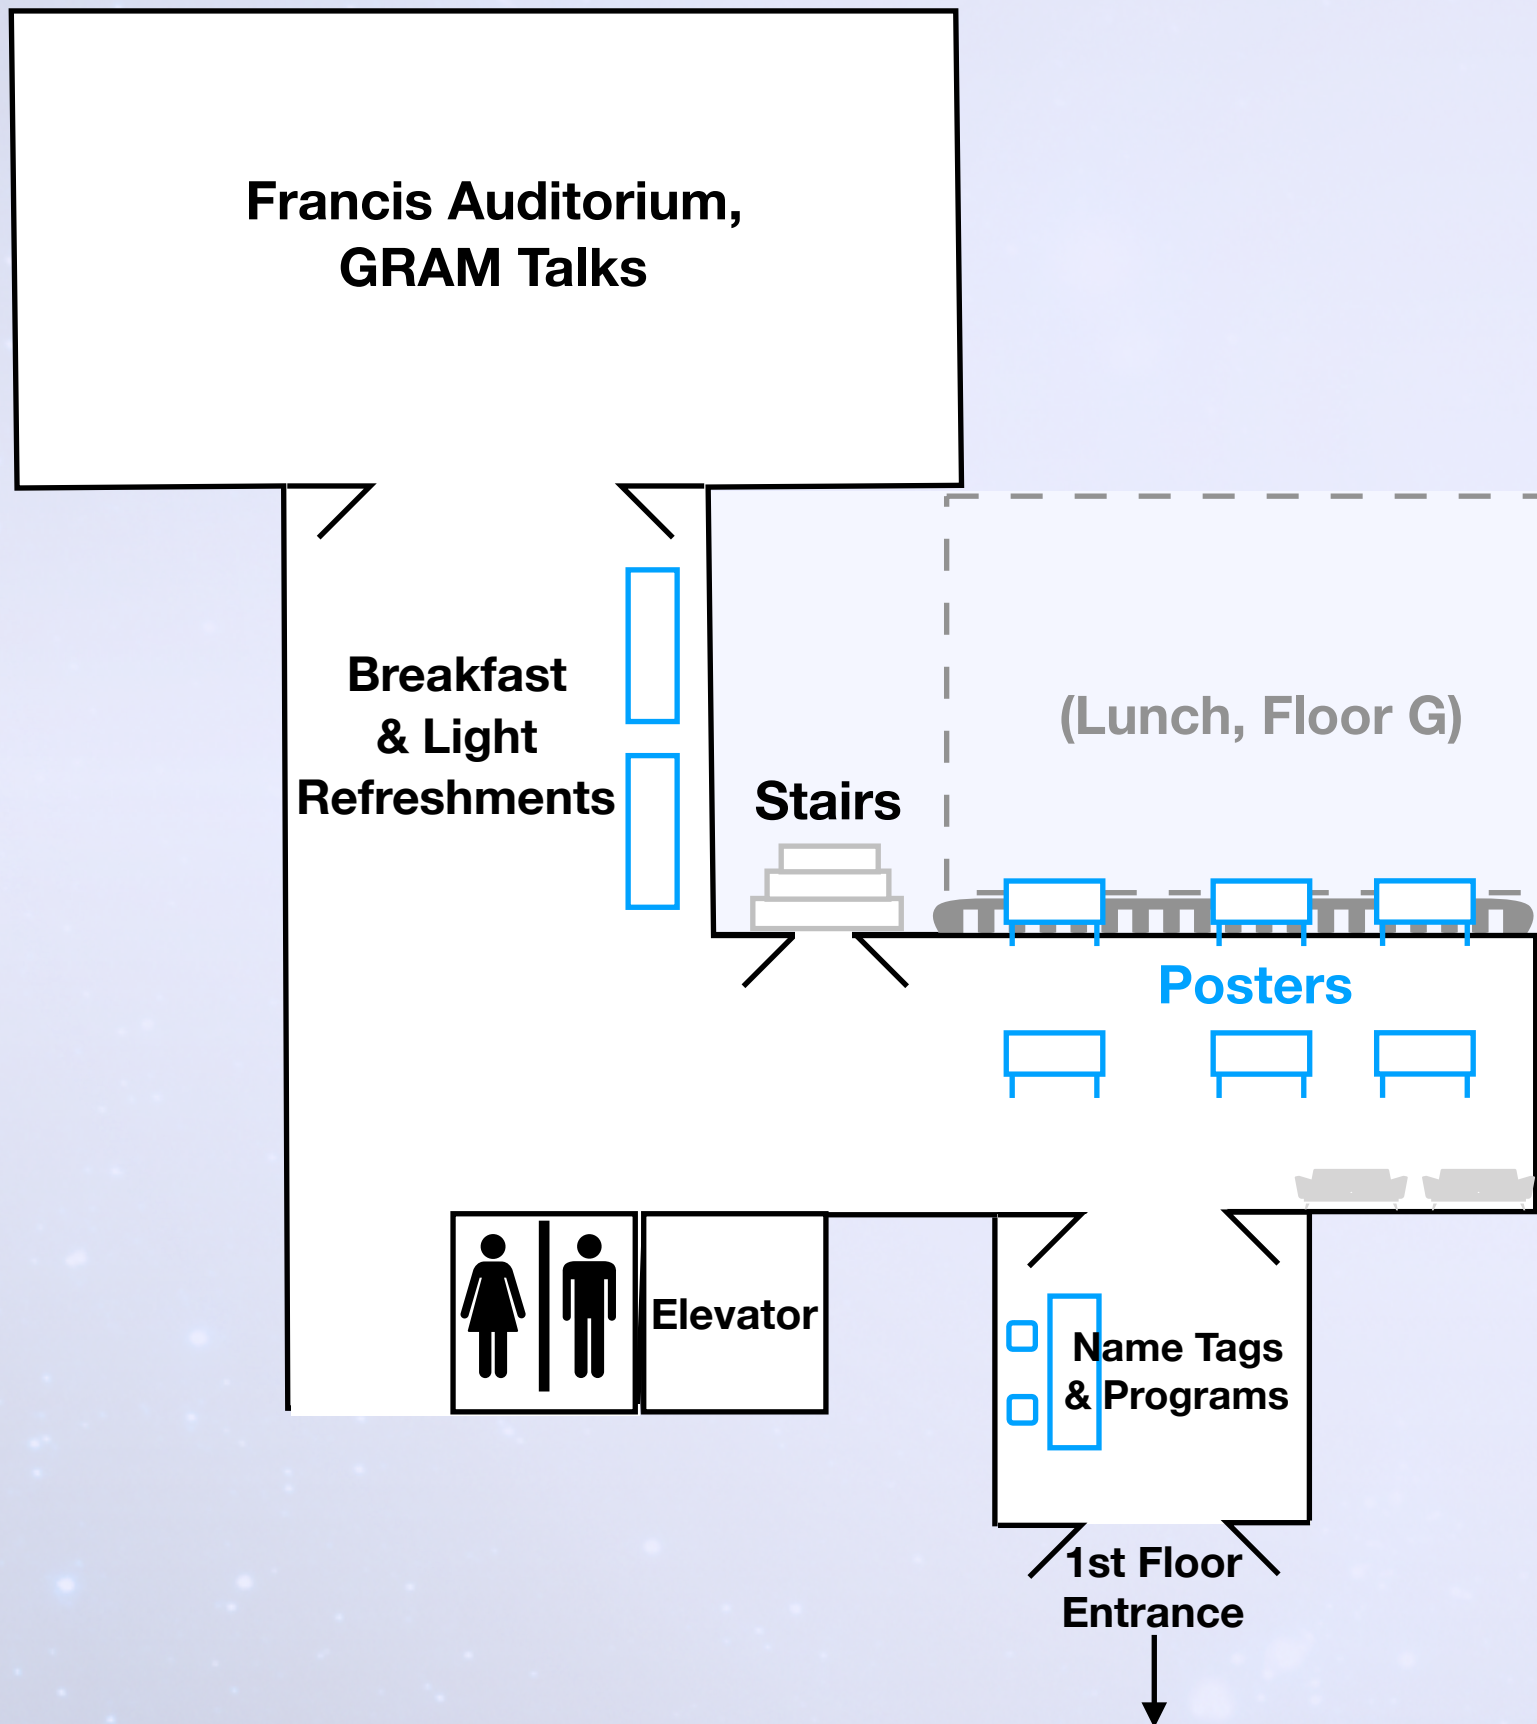

The sidewalk to Bradley Observatory is between the Woodruff Physical Activities Building and Gellerstedt Field, to the left (south) side of E. Dougherty. See map below.

Decatur High School

Decatur School Stadium

I-20

Welcome to GRAM!

Campbell Hall Map:

Floor 1

Floor G